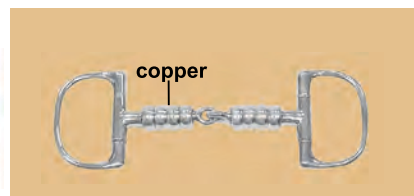

**NO.3070
CHERRY ROLLER DEE**
stainless steel
cherry roller copper mouth
Thickness:22mm
Ring:86mm(3-3/8")
12.5cm(5") 13.5cm(5-1/4")
25/Box