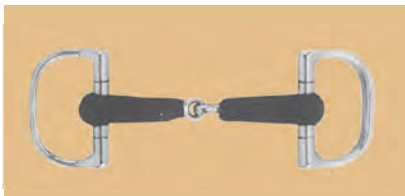

EGG BUTT, D RING SNAFFLES BITS

**NO.3685
WATER FORD MOUTH**
Stainless steel
Thickness:18mm
12.5cm(5")
25/Box

**NO.3002
CORKSCREW EGG BUTT
FLAT RING**
Stainless steel
Thickness:23mm
Ring:70mm
13.5cm(5-1/4")
25/Box

**NO.3001
TWIST EGG BUTT FLAT RING**
Stainless steel
Thickness:23mm
Ring:70mm
12.5cm(5") 13.5cm(5-1/4")
25/Box

**NO.3005
SOLID MOUTH**
Stainless steel
Thickness:23mm
Ring:70mm
12.5cm(5") 13.5cm(5-1/4")
25/Box

**NO.3053
SOLID MOUTH EGG
BUTT FLAT RING**
Stainless steel
Thickness:23mm
Ring:70mm
12.5cm(5") 13.5cm(5-1/4")
14.5cm(5-3/4") 25/Box

**NO.1992
DEE SNAFFLE**
stainless steel
Thickness:16mm
Ring:3-3/8"
12.5cm(5") 13.5cm(5-1/4")
14cm(5-1/2") 15cm(6")
25/Box

**NO.1992-R
DEE SNAFFLE**
Rubber mouth stainless steel
Thickness:22mm
Ring:3-3/8"
12.5cm(5") 13.5cm(5-1/4")
25/Box

**NO.3251-R
SOFT RUBBER COVERED DEE**
stainless steel
Thickness:19mm
Ring:70mm
12.5cm(5") 13.5cm(5-1/4")
14.5cm(5-3/4") 25/Box