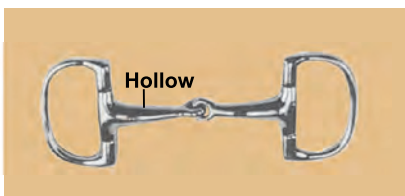

**NO.3003
HOLLOW MEDIUM WEIGHT**
Stainless steel
Thickness:23mm
Ring:3-3/8"
Weight:350g
12.5cm(5") 13.5cm(5-1/4")
25/Box