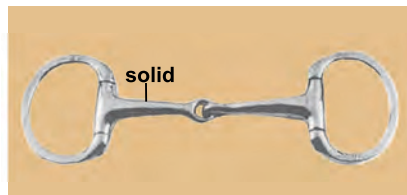

EGG BUTT, D RING SNAFFLES BITS

**NO.3685
WATER FORD MOUTH**
Stainless steel
Thickness:18mm
12.5cm(5")
25/Box

**NO.3002
CORKSCREW EGG BUTT
FLAT RING**
Stainless steel
Thickness:23mm
Ring:70mm
13.5cm(5-1/4")
25/Box

**NO.3001
TWIST EGG BUTT FLAT RING**
Stainless steel
Thickness:23mm
Ring:70mm
12.5cm(5") 13.5cm(5-1/4")
25/Box

**NO.3005
SOLID MOUTH**
Stainless steel
Thickness:23mm
Ring:70mm
12.5cm(5") 13.5cm(5-1/4")
25/Box

**NO.3053
SOLID MOUTH EGG
BUTT FLAT RING**
Stainless steel
Thickness:23mm
Ring:70mm
12.5cm(5") 13.5cm(5-1/4")
14.5cm(5-3/4") 25/Box

**NO.1992
DEE SNAFFLE**
stainless steel
Thickness:16mm
Ring:3-3/8"
12.5cm(5") 13.5cm(5-1/4")
14cm(5-1/2") 15cm(6")
25/Box

**NO.1992-R
DEE SNAFFLE**
Rubber mouth stainless steel
Thickness:22mm
Ring:3-3/8"
12.5cm(5") 13.5cm(5-1/4")
25/Box

**NO.3251-R
SOFT RUBBER COVERED DEE**
stainless steel
Thickness:19mm
Ring:70mm
12.5cm(5") 13.5cm(5-1/4")
14.5cm(5-3/4") 25/Box