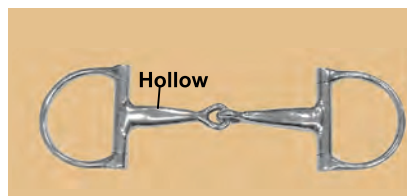

**NO.3053
SOLID MOUTH EGG
BUTT FLAT RING**
Stainless steel
Thickness:23mm
Ring:70mm
12.5cm(5") 13.5cm(5-1/4")
14.5cm(5-3/4") 25/Box

**NO.1992
DEE SNAFFLE**
stainless steel
Thickness:16mm
Ring:3-3/8"
12.5cm(5") 13.5cm(5-1/4")
14cm(5-1/2") 15cm(6")
25/Box

**NO.1992-R
DEE SNAFFLE**
Rubber mouth stainless steel
Thickness:22mm
Ring:3-3/8"
12.5cm(5") 13.5cm(5-1/4")
25/Box

**NO.3251-R
SOFT RUBBER COVERED DEE**
stainless steel
Thickness:19mm
Ring:70mm
12.5cm(5") 13.5cm(5-1/4")
14.5cm(5-3/4") 25/Box

**NO.1993
COPPER ROLLER DEE**
Stainless steel
Thickness:13mm
Ring:3-3/8"
12.5cm(5") 13.5cm(5-1/4")
25/Box

**NO.3003
HOLLOW MEDIUM WEIGHT**
Stainless steel
Thickness:23mm
Ring:3-3/8"
Weight:350g
12.5cm(5") 13.5cm(5-1/4")
25/Box