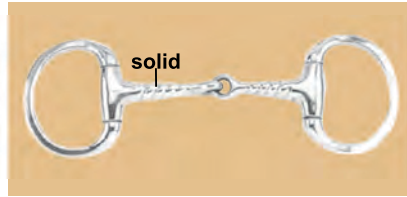

EGG BUTT, D RING SNAFFLES BITS

**NO.3685
WATER FORD MOUTH**
Stainless steel
Thickness:18mm
12.5cm(5")
25/Box

**NO.3002
CORKSCREW EGG BUTT
FLAT RING**
Stainless steel
Thickness:23mm
Ring:70mm
13.5cm(5-1/4")
25/Box

**NO.3001
TWIST EGG BUTT FLAT RING**
Stainless steel
Thickness:23mm
Ring:70mm
12.5cm(5") 13.5cm(5-1/4")
25/Box

**NO.3005
SOLID MOUTH**
Stainless steel
Thickness:23mm
Ring:70mm
12.5cm(5") 13.5cm(5-1/4")
25/Box

**NO.3053
SOLID MOUTH EGG
BUTT FLAT RING**
Stainless steel
Thickness:23mm
Ring:70mm
12.5cm(5") 13.5cm(5-1/4")
14.5cm(5-3/4") 25/Box

**NO.1992
DEE SNAFFLE**
stainless steel
Thickness:16mm
Ring:3-3/8"
12.5cm(5") 13.5cm(5-1/4")
14cm(5-1/2") 15cm(6")
25/Box

**NO.1992-R
DEE SNAFFLE**
Rubber mouth stainless steel
Thickness:22mm
Ring:3-3/8"
12.5cm(5") 13.5cm(5-1/4")
25/Box

**NO.3251-R
SOFT RUBBER COVERED DEE**
stainless steel
Thickness:19mm
Ring:70mm
12.5cm(5") 13.5cm(5-1/4")
14.5cm(5-3/4") 25/Box