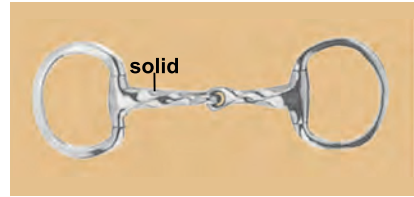

EGG BUTT, D RING SNAFFLES BITS

**NO.3685
WATER FORD MOUTH**
Stainless steel
Thickness:18mm
12.5cm(5")
25/Box

**NO.3002
CORKSCREW EGG BUTT
FLAT RING**
Stainless steel
Thickness:23mm
Ring:70mm
13.5cm(5-1/4")
25/Box

**NO.3001
TWIST EGG BUTT FLAT RING**
Stainless steel
Thickness:23mm
Ring:70mm
12.5cm(5") 13.5cm(5-1/4")
25/Box

**NO.3005
SOLID MOUTH**
Stainless steel
Thickness:23mm
Ring:70mm
12.5cm(5") 13.5cm(5-1/4")
25/Box

**NO.3053
SOLID MOUTH EGG
BUTT FLAT RING**
Stainless steel
Thickness:23mm
Ring:70mm
12.5cm(5") 13.5cm(5-1/4")
14.5cm(5-3/4") 25/Box

**NO.1992
DEE SNAFFLE**
stainless steel
Thickness:16mm
Ring:3-3/8"
12.5cm(5") 13.5cm(5-1/4")
14cm(5-1/2") 15cm(6")
25/Box

**NO.1992-R
DEE SNAFFLE**
Rubber mouth stainless steel
Thickness:22mm
Ring:3-3/8"
12.5cm(5") 13.5cm(5-1/4")
25/Box

**NO.3251-R
SOFT RUBBER COVERED DEE**
stainless steel
Thickness:19mm
Ring:70mm
12.5cm(5") 13.5cm(5-1/4")
14.5cm(5-3/4") 25/Box