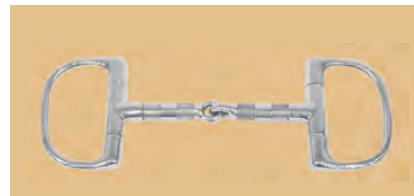

**NO.3001
TWIST EGG BUTT FLAT RING**
Stainless steel
Thickness:23mm
Ring:70mm
12.5cm(5") 13.5cm(5-1/4")
25/Box

**NO.3005
SOLID MOUTH**
Stainless steel
Thickness:23mm
Ring:70mm
12.5cm(5") 13.5cm(5-1/4")
25/Box

**NO.3053
SOLID MOUTH EGG
BUTT FLAT RING**
Stainless steel
Thickness:23mm
Ring:70mm
12.5cm(5") 13.5cm(5-1/4")
14.5cm(5-3/4") 25/Box

**NO.1992
DEE SNAFFLE**
stainless steel
Thickness:16mm
Ring:3-3/8"
12.5cm(5") 13.5cm(5-1/4")
14cm(5-1/2") 15cm(6")
25/Box

**NO.1992-R
DEE SNAFFLE**
Rubber mouth stainless steel
Thickness:22mm
Ring:3-3/8"
12.5cm(5") 13.5cm(5-1/4")
25/Box

**NO.3251-R
SOFT RUBBER COVERED DEE**
stainless steel
Thickness:19mm
Ring:70mm
12.5cm(5") 13.5cm(5-1/4")
14.5cm(5-3/4") 25/Box