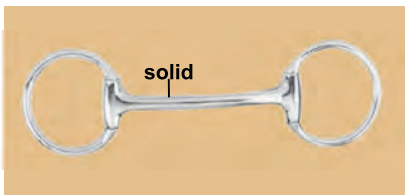

EGG BUTT, D RING SNAFFLES BITS

**NO.3685
WATER FORD MOUTH**
Stainless steel
Thickness:18mm
12.5cm(5")
25/Box

**NO.3002
CORKSCREW EGG BUTT
FLAT RING**
Stainless steel
Thickness:23mm
Ring:70mm
13.5cm(5-1/4")
25/Box

**NO.3001
TWIST EGG BUTT FLAT RING**
Stainless steel
Thickness:23mm
Ring:70mm
12.5cm(5") 13.5cm(5-1/4")
25/Box

**NO.3005
SOLID MOUTH**
Stainless steel
Thickness:23mm
Ring:70mm
12.5cm(5") 13.5cm(5-1/4")
25/Box

**NO.3053
SOLID MOUTH EGG
BUTT FLAT RING**
Stainless steel
Thickness:23mm
Ring:70mm
12.5cm(5") 13.5cm(5-1/4")
14.5cm(5-3/4") 25/Box

**NO.1992
DEE SNAFFLE**
stainless steel
Thickness:16mm
Ring:3-3/8"
12.5cm(5") 13.5cm(5-1/4")
14cm(5-1/2") 15cm(6")
25/Box