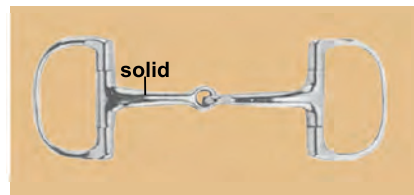

EGG BUTT, D RING SNAFFLES BITS

**NO.3685
WATER FORD MOUTH**
Stainless steel
Thickness:18mm
12.5cm(5")
25/Box

**NO.3002
CORKSCREW EGG BUTT
FLAT RING**
Stainless steel
Thickness:23mm
Ring:70mm
13.5cm(5-1/4")
25/Box

**NO.3001
TWIST EGG BUTT FLAT RING**
Stainless steel
Thickness:23mm
Ring:70mm
12.5cm(5") 13.5cm(5-1/4")
25/Box

**NO.3005
SOLID MOUTH**
Stainless steel
Thickness:23mm
Ring:70mm
12.5cm(5") 13.5cm(5-1/4")
25/Box

**NO.3053
SOLID MOUTH EGG
BUTT FLAT RING**
Stainless steel
Thickness:23mm
Ring:70mm
12.5cm(5") 13.5cm(5-1/4")
14.5cm(5-3/4") 25/Box

**NO.1992
DEE SNAFFLE**
stainless steel
Thickness:16mm
Ring:3-3/8"
12.5cm(5") 13.5cm(5-1/4")
14cm(5-1/2") 15cm(6")
25/Box

**NO.1992-R
DEE SNAFFLE**
Rubber mouth stainless steel
Thickness:22mm
Ring:3-3/8"
12.5cm(5") 13.5cm(5-1/4")
25/Box

**NO.3251-R
SOFT RUBBER COVERED DEE**
stainless steel
Thickness:19mm
Ring:70mm
12.5cm(5") 13.5cm(5-1/4")
14.5cm(5-3/4") 25/Box