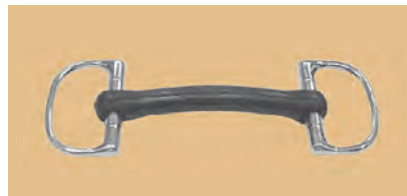

EGG BUTT, D RING SNAFFLES BITS

**NO.3685
WATER FORD MOUTH**
Stainless steel
Thickness:18mm
12.5cm(5")
25/Box

**NO.3002
CORKSCREW EGG BUTT
FLAT RING**
Stainless steel
Thickness:23mm
Ring:70mm
13.5cm(5-1/4")
25/Box

**NO.3001
TWIST EGG BUTT FLAT RING**
Stainless steel
Thickness:23mm
Ring:70mm
12.5cm(5") 13.5cm(5-1/4")
25/Box

**NO.3005
SOLID MOUTH**
Stainless steel
Thickness:23mm
Ring:70mm
12.5cm(5") 13.5cm(5-1/4")
25/Box

**NO.3053
SOLID MOUTH EGG
BUTT FLAT RING**
Stainless steel
Thickness:23mm
Ring:70mm
12.5cm(5") 13.5cm(5-1/4")
14.5cm(5-3/4") 25/Box

**NO.1992
DEE SNAFFLE**
stainless steel
Thickness:16mm
Ring:3-3/8"
12.5cm(5") 13.5cm(5-1/4")
14cm(5-1/2") 15cm(6")
25/Box

**NO.1992-R
DEE SNAFFLE**
Rubber mouth stainless steel
Thickness:22mm
Ring:3-3/8"
12.5cm(5") 13.5cm(5-1/4")
25/Box

**NO.3251-R
SOFT RUBBER COVERED DEE**
stainless steel
Thickness:19mm
Ring:70mm
12.5cm(5") 13.5cm(5-1/4")
14.5cm(5-3/4") 25/Box