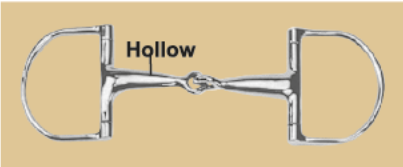

NO.3654 OVAL MOUTH HUNTER DEE

Stainless steel
Thickness:16mm
with barrel ring:3-1/2"
11.5cm(4-1/2") 12.5cm(5")
13.5cm(5-1/4") 14.5cm(5-3/4") 25/Box

NO.3655 FRENCH LINK HUNTER DEE

Stainless steel
Thickness:16mm
with barrel ring:3-1/2"
11.5cm(4-1/2") 12.5cm(5")
13.5cm(5-1/4") 14.5cm(5-3/4") 25/Box

NO.3656 DR. BRISTOL HUNTER DEE

Stainless steel
Thickness:16mm
with barrel ring:3-1/2"
11.5cm(4-1/2") 12.5cm(5")
13.5cm(5-1/4") 14.5cm(5-3/4")
25/Box

NO.3139 DEE RING

Stainless steel
Thickness:20mm
With barrel ring:(3-1/2")
12.5cm(5") 13.5cm(5-1/4")
25/Box

NO.3139-R SOFT RUBBER COVERED

Stainless steel
Thickness:21mm
With barrel ring:(3-1/2")
12cm(4-3/4") 12.5cm(5")
25/Box

NO.3196 HUNTER D RING HOLLOW MOUTH

Stainless steel
Thickness:22mm
With barrel ring:(3-1/2")
12.5cm(5") 13.5cm(5-1/4")
14.5cm(5-3/4") 25/Box